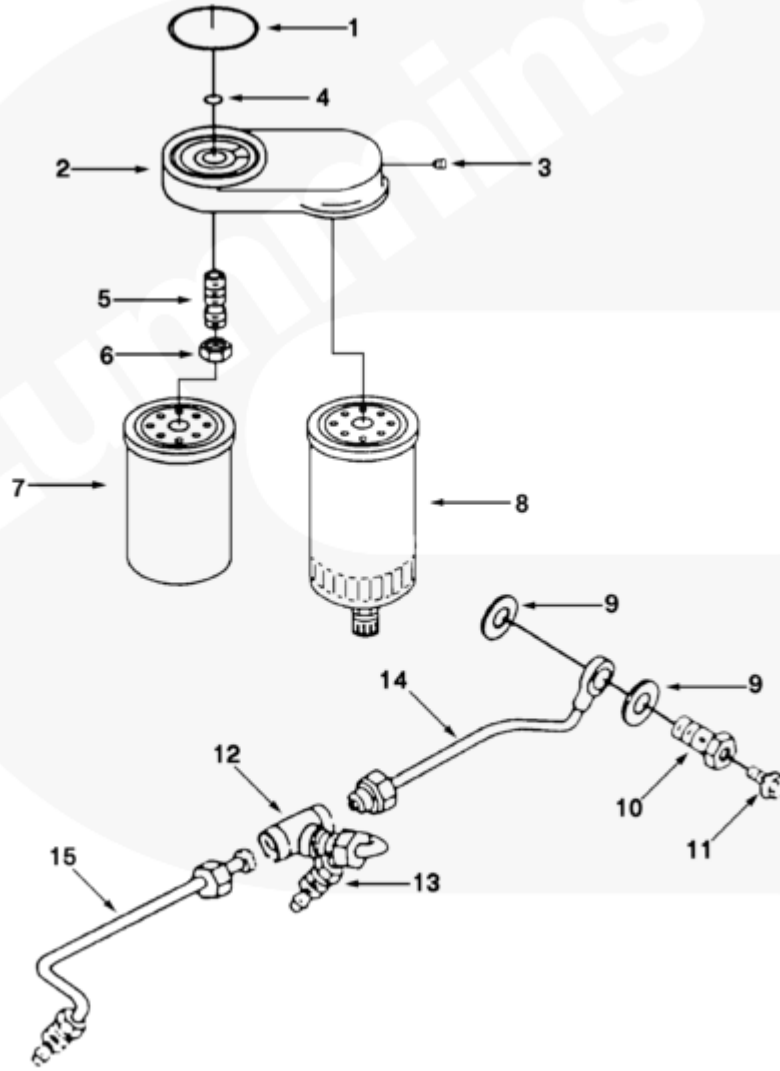

ff911gh

SMALL | MEDIUM | LARGE

Cart	Ref No	Part Number	Part Description	Required	Remarks
<input type="button" value="View My Cart"/>					
		FF9701	Fuel Filter		Fuel supply tube, from fuel...(More)
					filter head to CAV'S DPA
					type fuel injection pump, "B"
					series 4 & 6 cylinder engines
<input type="checkbox"/>	1	3903546	O-Ring Seal	1	
<input type="checkbox"/>	2	3904362	Fuel Filter Head	1	
<input type="checkbox"/>		3905491	Fuel Filter Head	1	
<input type="checkbox"/>	3	203933	Expansion Plug	1	
	4	3903846	O-Ring Seal	1	

<input type="checkbox"/>					
<input type="checkbox"/>	5	<a href="#">3903845</a>	Filter Head Adapter	1	
<input type="checkbox"/>	6	<a href="#">3903293</a>	Regular Hexagon Jam Nut	1	M16 X 1.50
<input type="checkbox"/>	7	<a href="#">3903640</a>	Fuel Filter	1	
<input type="checkbox"/>	8	<a href="#">3903410</a>	Fuel Filter	1	
<input type="checkbox"/>	9	<a href="#">3903037</a>	Sealing Washer	2	1/2 inch
<input type="checkbox"/>	10	<a href="#">3911446</a>	Banjo Connector Screw	1	M12 X 1.50 X 24.
<input type="checkbox"/>	11	<a href="#">3905403</a>	Captive Washer Cap Screw	1	M6 x 1.00 x 10
		<a href="#">3905432</a>	Fuel Supply Tube	1	
<input type="checkbox"/>	12	<a href="#">3905353</a>	Male Union Tee	1	
<input type="checkbox"/>	13	<a href="#">3905375</a>	Fuel Supply Tube	1	
<input type="checkbox"/>	14	<a href="#">3905364</a>	Fuel Supply Tube	1	
<input type="checkbox"/>	15	<a href="#">3905363</a>	Fuel Supply Tube	1	